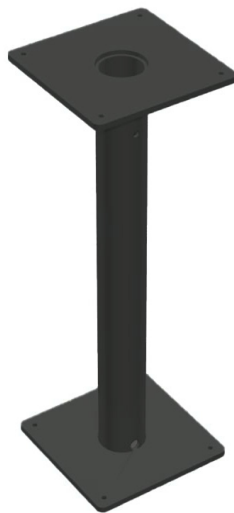

Aurora Outdoor Table Bases

Steel / 5 Year Structural Warranty / 1 Year Finish Warranty /

Bolt-down base keep your outdoor space neat and tidy with this bolt-down dining height table base. It works with Aurora outdoor table tops, and it's easy to install, so you'll have a new table in minutes. Choose from two colors to match the rest of your Aurora outdoor furniture.

The Aurora grout-in table base is a versatile dining height table base that fits all Aurora outdoor table tops and provides a sturdy foundation for your outdoor dining space. Comes in your choice of two colors.

Bolt-down base

Grout-in base

AVAILABLE FINISHES

Metal /

Product Highlights:

- Powder-coated aluminum frame
- Table mounting hardware included
- Includes hardware kit for surface mounting
- Accommodates 1-1/2" umbrella pole

Table Bases / Table and surface mounting hardware included

	Onyx Black	Iron Glimmer			
Bolt-Down	70609AL03	70609AL02	18" w x 18" l x 28.25" h	29 lbs ea	1 pc/ctn
Grout-In	70709AL03	70709AL02	11" w x 11" l x 34.25" h	25 lbs ea	1 pc/ctn