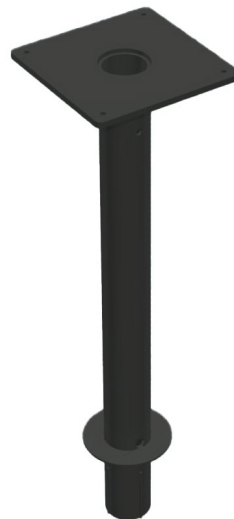

Aurora Outdoor Table Bases

Steel / 5 Year Structural Warranty / 1 Year Finish Warranty /

Bolt-down base keep your outdoor space neat and tidy with this bolt-down dining height table base. It works with Aurora outdoor table tops, and it's easy to install, so you'll have a new table in minutes. Choose from two colors to match the rest of your Aurora outdoor furniture.

The Aurora grout-in table base is a versatile dining height table base that fits all Aurora outdoor table tops and provides a sturdy foundation for your outdoor dining space. Comes in your choice of two colors.

Bolt-down base

Grout-in base

AVAILABLE FINISHES

Metal /

Product Highlights:

- Powder-coated aluminum frame
- Table mounting hardware included
- Includes hardware kit for surface mounting
- Accommodates 1-1/2" umbrella pole

Table Bases / Table and surface mounting hardware included

	Onyx Black	Iron Glimmer			
Bolt-Down	70609AL03	70609AL02	18" w x 18" l x 28.25" h	29 lbs ea	1 pc/ctn
Grout-In	70709AL03	70709AL02	11" w x 11" l x 34.25" h	25 lbs ea	1 pc/ctn