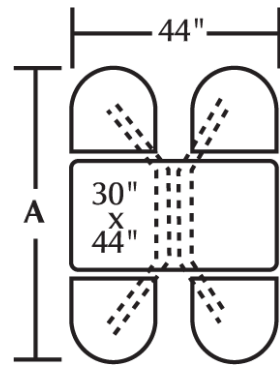

Cebra Cluster w/ PVC Edge Table Top & Button Chairhead /

4 Seat Wall Unit	CEWL004PVCBU	47" w x 70" d x 36" h	149 lbs.
4 Seat Island Unit	CEIS004PVCBU	44" w x 70" d x 36" h	140 lbs.
4 Seat Island ADA	CEIS004PVCBUADA	80" w x 70" d x 36" h	204 lbs.
6 Seat Wall Unit	CEWL006PVCBU	76" w x 70" d x 36" h	234 lbs.
6 Seat Island Unit	CEIS006PVCBU	72" w x 70" d x 36" h	225 lbs.
8 Seat Wall Unit	CEWL008PVCBU	102" w x 70" d x 36" h	307 lbs.
8 Seat Island Unit	CEIS008PVCBU	96" w x 70" d x 36" h	289 lbs.

Additional table edge profiles and chairhead styles available

2 Seat Wall

4 Seat Wall

4 Seat Island

6 Seat Wall

6 Seat Island

8 Seat Wall

8 Seat Island

ADA Wall Unit

All units include 30" wide table top

Overall depth all units is 70"