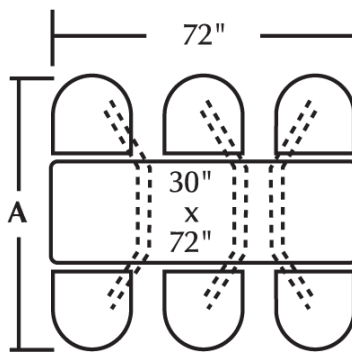

Cebra Cluster w/ PVC Edge Table Top & Button Chairhead /

4 Seat Wall Unit	CEWL004PVCBU	47" w x 70" d x 36" h	149 lbs.
4 Seat Island Unit	CEIS004PVCBU	44" w x 70" d x 36" h	140 lbs.
4 Seat Island ADA	CEIS004PVCBUADA	80" w x 70" d x 36" h	204 lbs.
6 Seat Wall Unit	CEWL006PVCBU	76" w x 70" d x 36" h	234 lbs.
6 Seat Island Unit	CEIS006PVCBU	72" w x 70" d x 36" h	225 lbs.
8 Seat Wall Unit	CEWL008PVCBU	102" w x 70" d x 36" h	307 lbs.
8 Seat Island Unit	CEIS008PVCBU	96" w x 70" d x 36" h	289 lbs.

Additional table edge profiles and chairhead styles available

2 Seat Wall

4 Seat Wall

4 Seat Island

6 Seat Wall

6 Seat Island

8 Seat Wall

8 Seat Island

ADA Wall Unit

All units include 30" wide table top

Overall depth all units is 70"