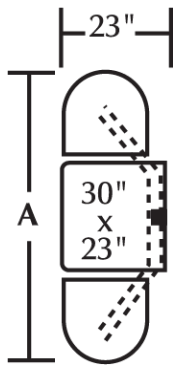

2 Seat Wall

8 Seat Wall

All units include 30" wide table top

Overall depth all units is 70"