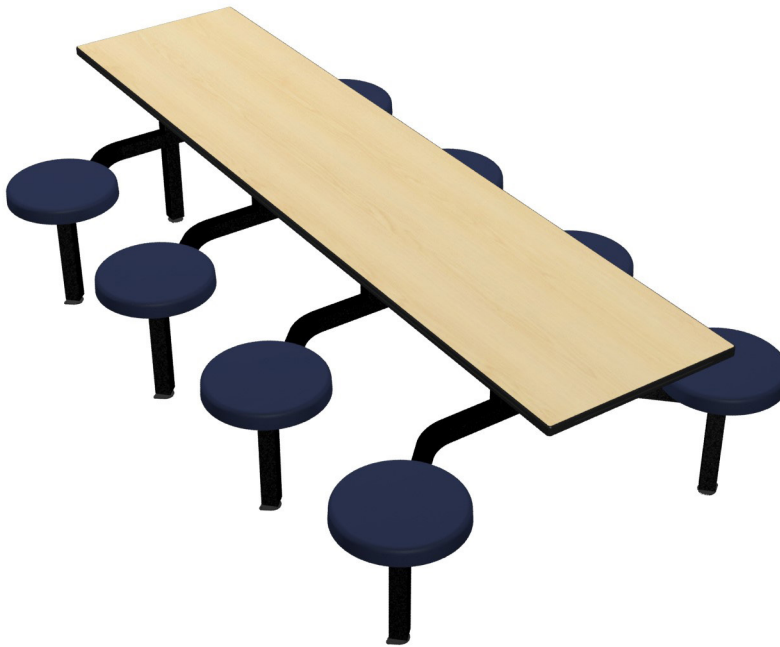

Cebra Cluster Units

PVC Edge Table Top Button Seats

Cebra Cluster Units offer a perfect solution to your seating needs. Choose from a variety of finishes and configurations to create the exact look you want. These units are made for demanding environments, so you can count on them to hold up in your break room, cafeteria or lunchroom.

Seats, Table & Frame Included / 7 Year Frame and Seat Warranty /
1 Year Table Top Warranty /

8 seat island unit

4 seat wall unit

6 seat island unit

4 seat ADA unit

Product Highlights:

- Fixed composite button seat
- Durable PVC edge laminate table top
- Select table top laminate, PVC edge & seat color
- Square corners – all four corners
- Button seat allows flexible personal space
- Personal Space is 16.88"
- Personal space is the distance from the table edge to the back of the chairhead.
- Onyx Black powdercoat finish on frame
- Frame requires fastening – hardware included
- Assembly required

Cebra Cluster w/ PVC Edge Table Top & Button Chairhead /

4 Seat Wall Unit	CEWL004PVCBU	47" w x 70" d x 36" h	149 lbs.
4 Seat Island Unit	CEIS004PVCBU	44" w x 70" d x 36" h	140 lbs.
4 Seat Island ADA	CEIS004PVCBUADA	80" w x 70" d x 36" h	204 lbs.
6 Seat Wall Unit	CEWL006PVCBU	76" w x 70" d x 36" h	234 lbs.
6 Seat Island Unit	CEIS006PVCBU	72" w x 70" d x 36" h	225 lbs.
8 Seat Wall Unit	CEWL008PVCBU	102" w x 70" d x 36" h	307 lbs.
8 Seat Island Unit	CEIS008PVCBU	96" w x 70" d x 36" h	289 lbs.

ADA Wall Unit

All units include 30" wide table top

Overall depth all units is 70"