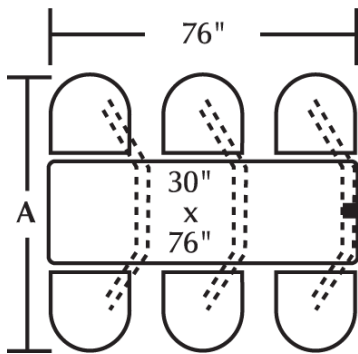

Cebra Cluster w/ PVC Edge Table Top & Button Chairhead /

4 Seat Wall Unit	CEWL004PVCBU	47" w x 70" d x 36" h	149 lbs.
4 Seat Island Unit	CEIS004PVCBU	44" w x 70" d x 36" h	140 lbs.
4 Seat Island ADA	CEIS004PVCBUADA	80" w x 70" d x 36" h	204 lbs.
6 Seat Wall Unit	CEWL006PVCBU	76" w x 70" d x 36" h	234 lbs.
6 Seat Island Unit	CEIS006PVCBU	72" w x 70" d x 36" h	225 lbs.
8 Seat Wall Unit	CEWL008PVCBU	102" w x 70" d x 36" h	307 lbs.
8 Seat Island Unit	CEIS008PVCBU	96" w x 70" d x 36" h	289 lbs.

Additional table edge profiles and chairhead styles available

2 Seat Wall

4 Seat Wall

4 Seat Island

6 Seat Wall

6 Seat Island

8 Seat Wall

8 Seat Island

ADA Wall Unit

All units include 30" wide table top

Overall depth all units is 70"