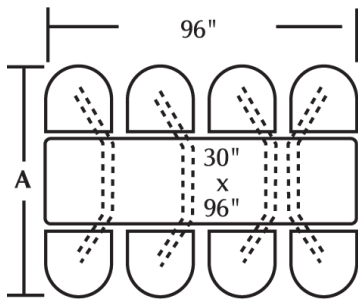

Cebra Cluster w/ PVC Edge Table Top & Button Chairhead /

4 Seat Wall Unit	CEWL004PVCBU	47" w x 70" d x 36" h	149 lbs.
4 Seat Island Unit	CEIS004PVCBU	44" w x 70" d x 36" h	140 lbs.
4 Seat Island ADA	CEIS004PVCBUADA	80" w x 70" d x 36" h	204 lbs.
6 Seat Wall Unit	CEWL006PVCBU	76" w x 70" d x 36" h	234 lbs.
6 Seat Island Unit	CEIS006PVCBU	72" w x 70" d x 36" h	225 lbs.
8 Seat Wall Unit	CEWL008PVCBU	102" w x 70" d x 36" h	307 lbs.
8 Seat Island Unit	CEIS008PVCBU	96" w x 70" d x 36" h	289 lbs.

Additional table edge profiles and chairhead styles available

2 Seat Wall

4 Seat Wall

4 Seat Island

6 Seat Wall

6 Seat Island

8 Seat Wall

8 Seat Island

ADA Wall Unit

All units include 30" wide table top

Overall depth all units is 70"