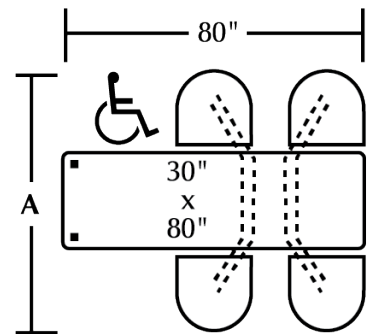

Cebra Cluster w/ PVC Edge Table Top & Button Chairhead /

4 Seat Wall Unit	CEWL004PVCBU	47" w x 70" d x 36" h	149 lbs.
4 Seat Island Unit	CEIS004PVCBU	44" w x 70" d x 36" h	140 lbs.
4 Seat Island ADA	CEIS004PVCBUADA	80" w x 70" d x 36" h	204 lbs.
6 Seat Wall Unit	CEWL006PVCBU	76" w x 70" d x 36" h	234 lbs.
6 Seat Island Unit	CEIS006PVCBU	72" w x 70" d x 36" h	225 lbs.
8 Seat Wall Unit	CEWL008PVCBU	102" w x 70" d x 36" h	307 lbs.
8 Seat Island Unit	CEIS008PVCBU	96" w x 70" d x 36" h	289 lbs.

Additional table edge profiles and chairhead styles available

2 Seat Wall

4 Seat Wall

4 Seat Island

6 Seat Wall

6 Seat Island

8 Seat Wall

8 Seat Island

ADA Wall Unit

All units include 30" wide table top

Overall depth all units is 70"