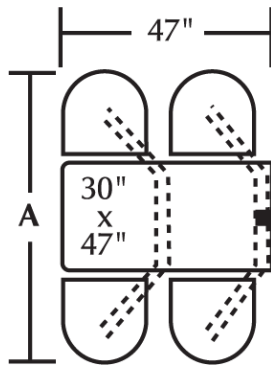

4 Seat Wall

8 Seat Wall

All units include 30" wide table top

Overall depth all units is 70"