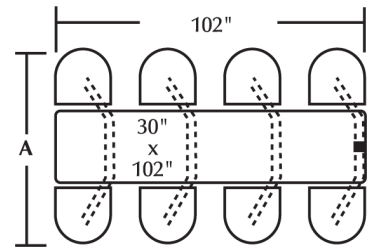

Cebra Cluster w/ PVC Edge Table Top & Button Chairhead /

4 Seat Wall Unit	CEWL004PVCBU	47" w x 70" d x 36" h	149 lbs.
4 Seat Island Unit	CEIS004PVCBU	44" w x 70" d x 36" h	140 lbs.
4 Seat Island ADA	CEIS004PVCBUADA	80" w x 70" d x 36" h	204 lbs.
6 Seat Wall Unit	CEWL006PVCBU	76" w x 70" d x 36" h	234 lbs.
6 Seat Island Unit	CEIS006PVCBU	72" w x 70" d x 36" h	225 lbs.
8 Seat Wall Unit	CEWL008PVCBU	102" w x 70" d x 36" h	307 lbs.
8 Seat Island Unit	CEIS008PVCBU	96" w x 70" d x 36" h	289 lbs.

Additional table edge profiles and chairhead styles available

2 Seat Wall

4 Seat Wall

4 Seat Island

6 Seat Wall

6 Seat Island

8 Seat Wall

8 Seat Island

ADA Wall Unit

All units include 30" wide table top

Overall depth all units is 70"