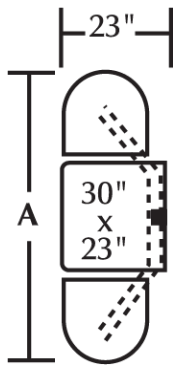

2 Seat Wall

8 Seat Wall

All units include 30" wide table top

Overall depth all units is 66.25"