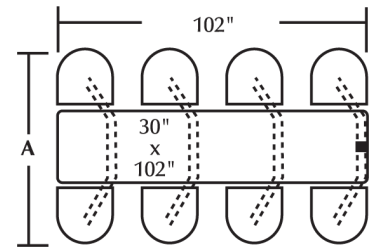

#### Product Highlights:

- Steel chairhead with spring swivel & molded polyurethane seat
- Durable PVC edge laminate table top
- Select table top laminate, PVC edge & seat color
- Square corners – all four corners
- Personal Space is 18.00"
- Personal space is the distance from the table edge to the back of the chairhead
- Onyx Black powdercoat finish on frame
- Frame requires fastening – hardware included
- Assembly required

#### Cebra Cluster w/ PVC Table Top & Quest Chairhead /

4 Seat Wall Unit	CEWL004PVCQU	47" w x 66.25" d x 36" h	189 lbs.
4 Seat Island Unit	CEIS004PVCQU	44" w x 66.25" d x 36" h	180 lbs.
4 Seat Island ADA	CEIS004PVCADA	80" w x 66.25" d x 36" h	244 lbs.
6 Seat Wall Unit	CEWL006PVCQU	76" w x 66.25" d x 36" h	305 lbs.
6 Seat Island Unit	CEIS006PVCQU	72" w x 66.25" d x 36" h	285 lbs.
8 Seat Wall Unit	CEWL008PVCQU	102" w x 66.25" d x 36" h	387 lbs.
8 Seat Island Unit	CEIS008PVCQU	96" w x 66.25" d x 36" h	387 lbs.

Additional table edge profiles and chairhead styles available

2 Seat Wall

4 Seat Wall

4 Seat Island

6 Seat Wall

6 Seat Island

8 Seat Wall

8 Seat Island

ADA Wall Unit

All units include 30" wide table top

Overall depth all units is 66.25"