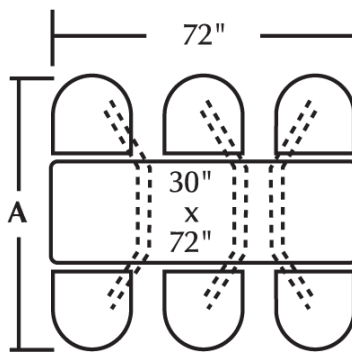

#### Product Highlights:

- Steel chairhead with spring swivel & molded polyurethane seat
- Durable PVC edge laminate table top
- Select table top laminate, PVC edge & seat color
- Square corners – all four corners
- Personal Space is 18.00"
- Personal space is the distance from the table edge to the back of the chairhead
- Onyx Black powdercoat finish on frame
- Frame requires fastening – hardware included
- Assembly required

#### Cebra Cluster w/ PVC Table Top & Quest Chairhead /

4 Seat Wall Unit	CEWL004PVCQU	47" w x 66.25" d x 36" h	189 lbs.
4 Seat Island Unit	CEIS004PVCQU	44" w x 66.25" d x 36" h	180 lbs.
4 Seat Island ADA	CEIS004PVCADA	80" w x 66.25" d x 36" h	244 lbs.
6 Seat Wall Unit	CEWL006PVCQU	76" w x 66.25" d x 36" h	305 lbs.
6 Seat Island Unit	CEIS006PVCQU	72" w x 66.25" d x 36" h	285 lbs.
8 Seat Wall Unit	CEWL008PVCQU	102" w x 66.25" d x 36" h	387 lbs.
8 Seat Island Unit	CEIS008PVCQU	96" w x 66.25" d x 36" h	387 lbs.

Additional table edge profiles and chairhead styles available

2 Seat Wall

4 Seat Wall

4 Seat Island

6 Seat Wall

6 Seat Island

8 Seat Wall

8 Seat Island

ADA Wall Unit

All units include 30" wide table top

Overall depth all units is 66.25"