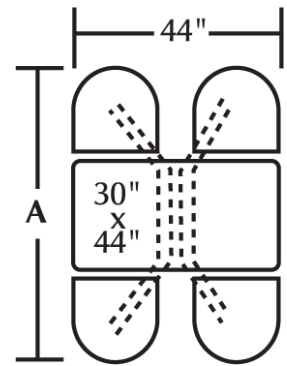

#### Product Highlights:

- Steel chairhead with spring swivel & molded polyurethane seat
- Durable PVC edge laminate table top
- Select table top laminate, PVC edge & seat color
- Square corners – all four corners
- Personal Space is 18.00"
- Personal space is the distance from the table edge to the back of the chairhead
- Onyx Black powdercoat finish on frame
- Frame requires fastening – hardware included
- Assembly required

#### Cebra Cluster w/ PVC Table Top & Quest Chairhead /

4 Seat Wall Unit	CEWL004PVCQU	47" w x 66.25" d x 36" h	189 lbs.
4 Seat Island Unit	CEIS004PVCQU	44" w x 66.25" d x 36" h	180 lbs.
4 Seat Island ADA	CEIS004PVCADA	80" w x 66.25" d x 36" h	244 lbs.
6 Seat Wall Unit	CEWL006PVCQU	76" w x 66.25" d x 36" h	305 lbs.
6 Seat Island Unit	CEIS006PVCQU	72" w x 66.25" d x 36" h	285 lbs.
8 Seat Wall Unit	CEWL008PVCQU	102" w x 66.25" d x 36" h	387 lbs.
8 Seat Island Unit	CEIS008PVCQU	96" w x 66.25" d x 36" h	387 lbs.

Additional table edge profiles and chairhead styles available

2 Seat Wall

4 Seat Wall

4 Seat Island

6 Seat Wall

6 Seat Island

8 Seat Wall

8 Seat Island

ADA Wall Unit

All units include 30" wide table top

Overall depth all units is 66.25"