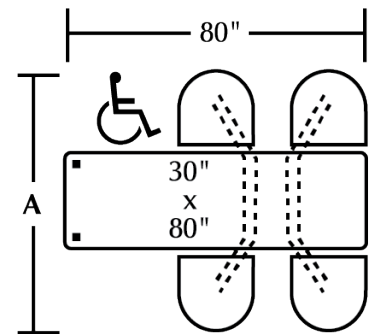

#### Product Highlights:

- Steel chairhead with spring swivel & molded polyurethane seat
- Durable PVC edge laminate table top
- Select table top laminate, PVC edge & seat color
- Square corners – all four corners
- Personal Space is 18.00"
- Personal space is the distance from the table edge to the back of the chairhead
- Onyx Black powdercoat finish on frame
- Frame requires fastening – hardware included
- Assembly required

#### Cebra Cluster w/ PVC Table Top & Quest Chairhead /

4 Seat Wall Unit	CEWL004PVCQU	47" w x 66.25" d x 36" h	189 lbs.
4 Seat Island Unit	CEIS004PVCQU	44" w x 66.25" d x 36" h	180 lbs.
4 Seat Island ADA	CEIS004PVCADA	80" w x 66.25" d x 36" h	244 lbs.
6 Seat Wall Unit	CEWL006PVCQU	76" w x 66.25" d x 36" h	305 lbs.
6 Seat Island Unit	CEIS006PVCQU	72" w x 66.25" d x 36" h	285 lbs.
8 Seat Wall Unit	CEWL008PVCQU	102" w x 66.25" d x 36" h	387 lbs.
8 Seat Island Unit	CEIS008PVCQU	96" w x 66.25" d x 36" h	387 lbs.

Additional table edge profiles and chairhead styles available

2 Seat Wall

4 Seat Wall

4 Seat Island

6 Seat Wall

6 Seat Island

8 Seat Wall

8 Seat Island

ADA Wall Unit

All units include 30" wide table top

Overall depth all units is 66.25"