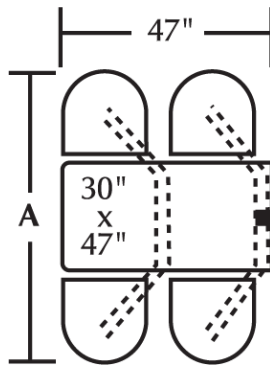

#### Product Highlights:

- Steel chairhead with spring swivel & molded polyurethane seat
- Durable PVC edge laminate table top
- Select table top laminate, PVC edge & seat color
- Square corners – all four corners
- Personal Space is 18.00"
- Personal space is the distance from the table edge to the back of the chairhead
- Onyx Black powdercoat finish on frame
- Frame requires fastening – hardware included
- Assembly required

#### Cebra Cluster w/ PVC Table Top & Quest Chairhead /

4 Seat Wall Unit	CEWL004PVCQU	47" w x 66.25" d x 36" h	189 lbs.
4 Seat Island Unit	CEIS004PVCQU	44" w x 66.25" d x 36" h	180 lbs.
4 Seat Island ADA	CEIS004PVCADA	80" w x 66.25" d x 36" h	244 lbs.
6 Seat Wall Unit	CEWL006PVCQU	76" w x 66.25" d x 36" h	305 lbs.
6 Seat Island Unit	CEIS006PVCQU	72" w x 66.25" d x 36" h	285 lbs.
8 Seat Wall Unit	CEWL008PVCQU	102" w x 66.25" d x 36" h	387 lbs.
8 Seat Island Unit	CEIS008PVCQU	96" w x 66.25" d x 36" h	387 lbs.

Additional table edge profiles and chairhead styles available

2 Seat Wall

4 Seat Wall

4 Seat Island

6 Seat Wall

6 Seat Island

8 Seat Wall

8 Seat Island

ADA Wall Unit

All units include 30" wide table top

Overall depth all units is 66.25"