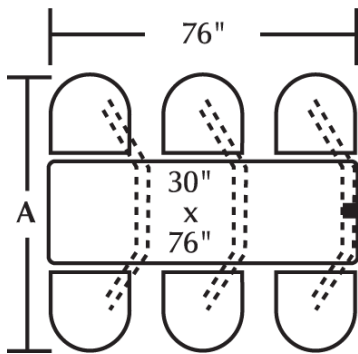

#### Product Highlights:

- Steel chairhead with spring swivel & molded polyurethane seat
- Durable PVC edge laminate table top
- Select table top laminate, PVC edge & seat color
- Square corners – all four corners
- Personal Space is 18.00"
- Personal space is the distance from the table edge to the back of the chairhead
- Onyx Black powdercoat finish on frame
- Frame requires fastening – hardware included
- Assembly required

#### Cebra Cluster w/ PVC Table Top & Quest Chairhead /

4 Seat Wall Unit	CEWL004PVCQU	47" w x 66.25" d x 36" h	189 lbs.
4 Seat Island Unit	CEIS004PVCQU	44" w x 66.25" d x 36" h	180 lbs.
4 Seat Island ADA	CEIS004PVCADA	80" w x 66.25" d x 36" h	244 lbs.
6 Seat Wall Unit	CEWL006PVCQU	76" w x 66.25" d x 36" h	305 lbs.
6 Seat Island Unit	CEIS006PVCQU	72" w x 66.25" d x 36" h	285 lbs.
8 Seat Wall Unit	CEWL008PVCQU	102" w x 66.25" d x 36" h	387 lbs.
8 Seat Island Unit	CEIS008PVCQU	96" w x 66.25" d x 36" h	387 lbs.

Additional table edge profiles and chairhead styles available

2 Seat Wall

4 Seat Wall

4 Seat Island

6 Seat Wall

6 Seat Island

8 Seat Wall

8 Seat Island

ADA Wall Unit

All units include 30" wide table top

Overall depth all units is 66.25"