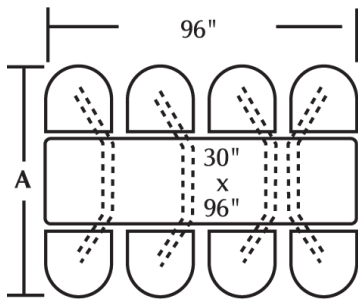

#### Product Highlights:

- Steel chairhead with spring swivel & molded polyurethane seat
- Durable PVC edge laminate table top
- Select table top laminate, PVC edge & seat color
- Square corners – all four corners
- Personal Space is 18.00"
- Personal space is the distance from the table edge to the back of the chairhead
- Onyx Black powdercoat finish on frame
- Frame requires fastening – hardware included
- Assembly required

#### Cebra Cluster w/ PVC Table Top & Quest Chairhead /

4 Seat Wall Unit	CEWL004PVCQU	47" w x 66.25" d x 36" h	189 lbs.
4 Seat Island Unit	CEIS004PVCQU	44" w x 66.25" d x 36" h	180 lbs.
4 Seat Island ADA	CEIS004PVCADA	80" w x 66.25" d x 36" h	244 lbs.
6 Seat Wall Unit	CEWL006PVCQU	76" w x 66.25" d x 36" h	305 lbs.
6 Seat Island Unit	CEIS006PVCQU	72" w x 66.25" d x 36" h	285 lbs.
8 Seat Wall Unit	CEWL008PVCQU	102" w x 66.25" d x 36" h	387 lbs.
8 Seat Island Unit	CEIS008PVCQU	96" w x 66.25" d x 36" h	387 lbs.

Additional table edge profiles and chairhead styles available

2 Seat Wall

4 Seat Wall

4 Seat Island

6 Seat Wall

6 Seat Island

8 Seat Wall

8 Seat Island

ADA Wall Unit

All units include 30" wide table top

Overall depth all units is 66.25"