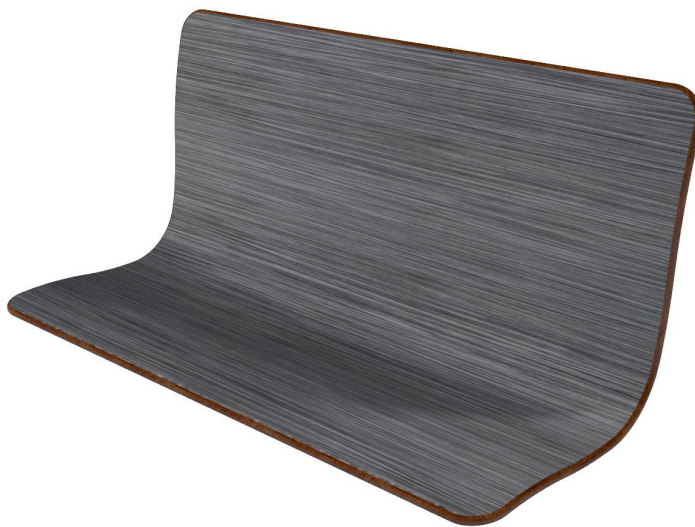

# Laminate Contour Bench / Single

Laminate Seat / No Pinch Bumpers Included / 5 Year Warranty /

Change the look of your room with our durable laminate replacement contour bench. Replace your existing Plymold benches to refresh your space and give it a new look. Choose from a selection of standard laminates to suit your decor.

#### Product Highlights:

- Select contour bench laminate
- Matching laminate bench front & back
- Bench consists of 4 layers of 1/8" hardwood
- Seating hardware included – indicate frame style & frame color
- Replacement bench for 23" wall unit
- Benches are built specifically to fit Plymold contour frames may not work with non-Plymold frames