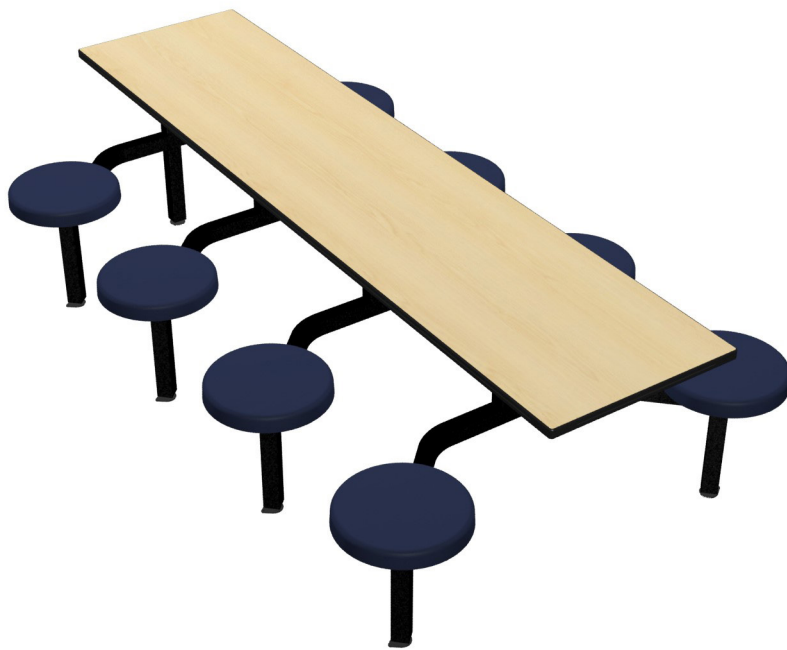

## PVC Edge Table Top Button Seats

Cebra Cluster Units offer a perfect solution to your seating needs. Choose from a variety of finishes and configurations to create the exact look you want. These units are made for demanding environments, so you can count on them to hold up in your break room, cafeteria or lunchroom.

### Cebra Cluster w/PVC Edge Table Top & Button Seat Unit /

4 Seat Wall Unit	CEWL004PVCBU	47" w x 70" d x 36" h	149 lbs.
4 Seat Island Unit	CEIS004PVCBU	44" w x 70" d x 36" h	140 lbs.
4 Seat Island ADA	CEIS004PVCBUADA	80" w x 70" d x 36" h	204 lbs.
6 Seat Wall Unit	CEWL006PVCBU	76" w x 70" d x 36" h	234 lbs.
6 Seat Island Unit	CEIS006PVCBU	72" w x 70" d x 36" h	225 lbs.
8 Seat Wall Unit	CEWL008PVCBU	102" w x 70" d x 36" h	307 lbs.
8 Seat Island Unit	CEIS008PVCBU	96" w x 70" d x 36" h	289 lbs.