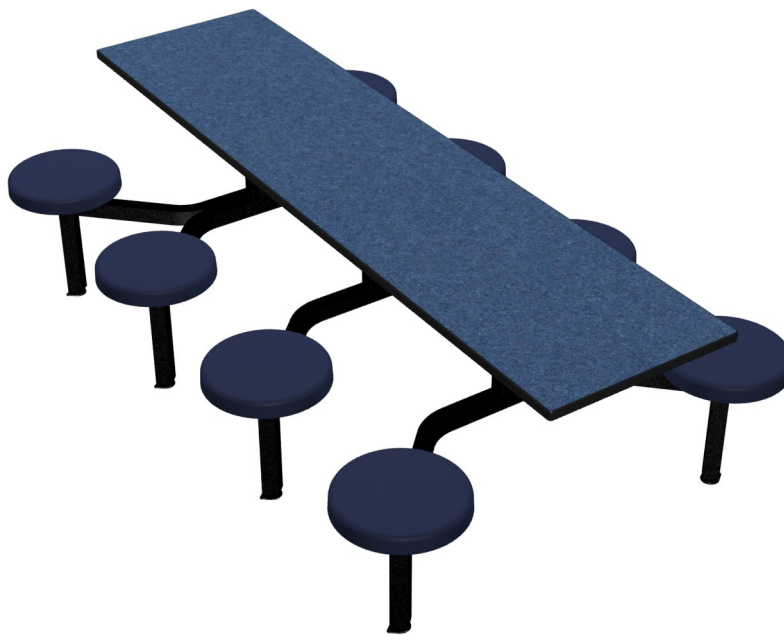

# Cebra Cluster Units Thin Profile DAE Button Seats

Tidiness meets self-serve. With swivel chairheads and fastened-in-place frames; cleanup is faster and spaces bounce back in a snap. Perfect for settings where long rows of tables and chairs are needed, the Cebra model comes in both wall and island style arrangements.

Seats, Table & Frame Included / 5 Year Table Edge & Frame Warranty /  
1 Year Table Top and Chairhead Warranty /

## Cebra Cluster w/Thin Profile Dur-A-Edge® Table Top Unit /

4 Seat Wall Unit	CEWL004TPDBU	47" w x 70" d x 36" h	149 lbs.
4 Seat Island Unit	CEIS004TPDBU	44" w x 70" d x 36" h	140 lbs.
4 Seat Island ADA	CEIS004TPDBUADA	80" w x 70" d x 36" h	204 lbs.
6 Seat Wall Unit	CEWL006TPDBU	76" w x 70" d x 36" h	234 lbs.
6 Seat Island Unit	CEIS006TPDBU	72" w x 70" d x 36" h	225 lbs.
8 Seat Wall Unit	CEWL008TPDBU	102" w x 70" d x 36" h	307 lbs.
8 Seat Island Unit	CEIS008TPDBU	96" w x 70" d x 36" h	289 lbs.

For finishing options, see the [Plymold Essentials Guide](#).

Additional table edge profiles available.  
Additional chairhead styles available.