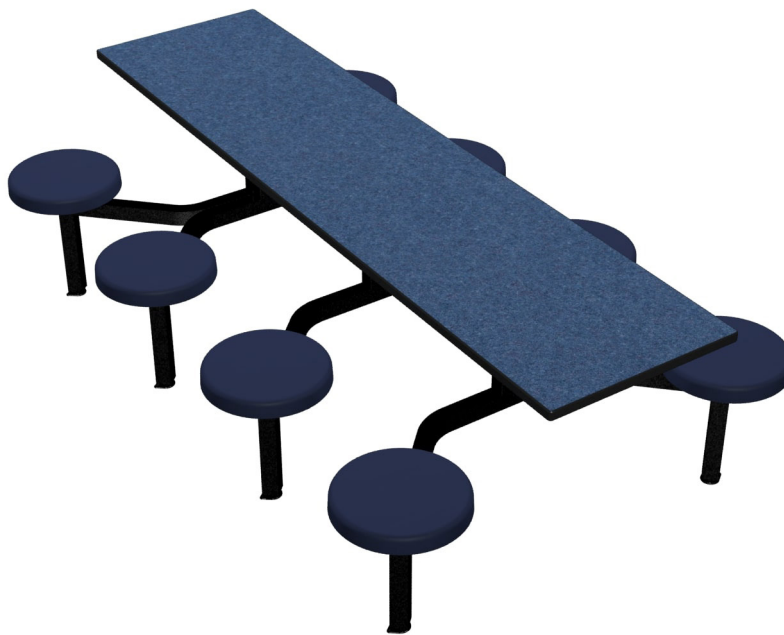

*For finishing options, see the
Plymold Essentials Guide.*

Additional table edge profiles available.
Additional chairhead styles available.

Cebra Cluster Units Thin Profile DAE Button Seats

Tidiness meets self-serve. With swivel chairheads and fastened-in-place frames; cleanup is faster and spaces bounce back in a snap. Perfect for settings where long rows of tables and chairs are needed, the Cebra model comes in both wall and island style arrangements.

Seats, Table & Frame Included / 5 Year Table Edge & Frame Warranty /
1 Year Table Top and Chairhead Warranty /

Cebra Cluster w/Thin Profile Dur-A-Edge® Table Top Unit /

4 Seat Wall Unit	CEWL004TPDBU	47" w x 70" d x 36" h	149 lbs.
4 Seat Island Unit	CEIS004TPDBU	44" w x 70" d x 36" h	140 lbs.
4 Seat Island ADA	CEIS004TPDBUADA	80" w x 70" d x 36" h	204 lbs.
6 Seat Wall Unit	CEWL006TPDBU	76" w x 70" d x 36" h	234 lbs.
6 Seat Island Unit	CEIS006TPDBU	72" w x 70" d x 36" h	225 lbs.
8 Seat Wall Unit	CEWL008TPDBU	102" w x 70" d x 36" h	307 lbs.
8 Seat Island Unit	CEIS008TPDBU	96" w x 70" d x 36" h	289 lbs.