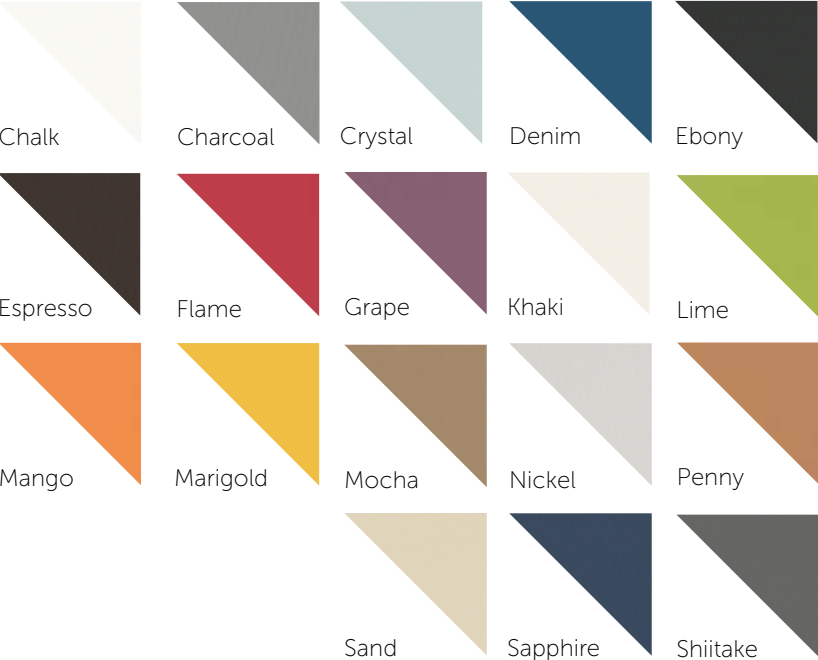

Etch /

*Our standard vinyls are AB-2998 compliant and have no added flame retardants.
Print reproduction may impact color representation. Samples may be available. Finishes are subject to change.*