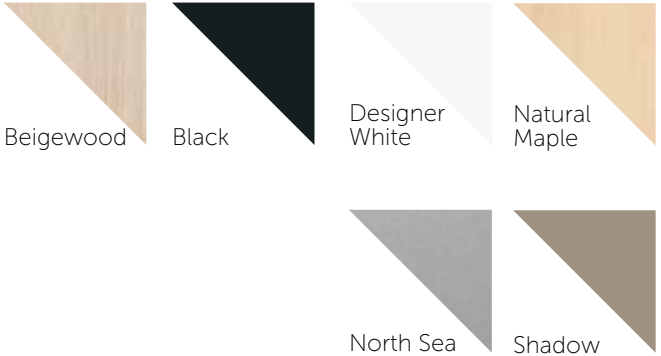

Print reproduction may impact color representation. Samples may be available. Finishes are subject to change.

Standard Finishes

Laminate / All available laminate options are shown.

 Lapis Blue WD417-60	 Limber Maple W10734-60	 Linen WD427-60	 Lowell Ash W7994-38	 Misted Zephyr W4843-60	 Morro Zephyr W4846-60
 Natural Canvas F7022-58	 Natural Maple F756-58	 Natural Oak F346-58	 Natural Recon F8849-58	 Natural Teak F8849-58	 Natural Tigris W4669-60
 Navy Legacy W4651-60	 Neutral Twill F8826-58	 Neutral Weft F5875-58	 New Burgundy F7966-58	 North Sea WD90-60	 Oiled Soapstone W4882-38
 Orange Grove WD501-60	 Pearl Soapstone W4886-38	 Pecan Woodline F5883-58	 Pewter Brush W4779-60	 Pewter Mesh W4878-38	 Port WD14-60
 Raw Cotton W4947-38	 River Cherry W7937-38	 Rustic Slate W4888-38	 Sable Soapstone W4883-38	 Shadow WD96-60	 Silicon EV W4811-60
 Slate Grey WD91-60	 Solar Oak W7816-60	 Spectrum Blue F851-58	 Spectrum Green F7897-58	 Spectrum Red F845-58	 Sterling Ash W7995-38
 Titanium EV W4810-60	 Tungsten Evolve W4814-60	 Twilight Zephyr W4845-60	 Wallaby WD439-60	 Wenge Strand F6306-58	 White W1570-60
 White Nebula W4621-60	 White Shalestonel F9525 -58	 White Tigris W4783-60	 Wild Cherry W7054-60	 Windswept Pewter W4795-60	 Woolamai Brush W4746-60

Core /

Etch /

*Our standard vinyls are AB-2998 compliant and have no added flame retardants.
 Print reproduction may impact color representation. Samples may be available. Finishes are subject to change.*

Standard Finishes

Fabric / Only available on metal frame upholstered booths.

Passion /

Stains / As a natural product with unique qualities, wood grain may impact final color.

Composite Colors /

Print reproduction may impact color representation. Samples may be available. Finishes are subject to change.

Standard Finishes

Dur-A-Edge® Colors /
Colors are UV stabilized

PVC Edge Colors /

Vinyl Edge Colors /

Print reproduction may impact color representation. Samples may be available. Finishes are subject to change.