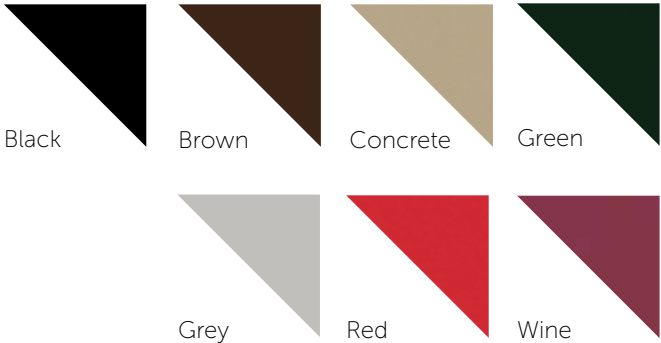

Print reproduction may impact color representation. Samples may be available. Finishes are subject to change.

Standard Finishes

Laminate / All available laminate options are shown.

 Lapis Blue WD417-60	 Limber Maple W10734-60	 Linen WD427-60	 Lowell Ash W7994-38	 Misted Zephyr W4843-60	 Morro Zephyr W4846-60
 Natural Canvas F7022-58	 Natural Maple F756-58	 Natural Oak F346-58	 Natural Recon F8849-58	 Natural Teak F8849-58	 Natural Tigris W4669-60
 Navy Legacy W4651-60	 Neutral Twill F8826-58	 Neutral Weft F5875-58	 New Burgundy F7966-58	 North Sea WD90-60	 Oiled Soapstone W4882-38
 Orange Grove WD501-60	 Pearl Soapstone W4886-38	 Pecan Woodline F5883-58	 Pewter Brush W4779-60	 Pewter Mesh W4878-38	 Port WD14-60
 Raw Cotton W4947-38	 River Cherry W7937-38	 Rustic Slate W4888-38	 Sable Soapstone W4883-38	 Shadow WD96-60	 Silicon EV W4811-60
 Slate Grey WD91-60	 Solar Oak W7816-60	 Spectrum Blue F851-58	 Spectrum Green F7897-58	 Spectrum Red F845-58	 Sterling Ash W7995-38
 Titanium EV W4810-60	 Tungsten Evolve W4814-60	 Twilight Zephyr W4845-60	 Wallaby WD439-60	 Wenge Strand F6306-58	 White W1570-60
 White Nebula W4621-60	 White Shalestonel F9525 -58	 White Tigris W4783-60	 Wild Cherry W7054-60	 Windswept Pewter W4795-60	 Woolamai Brush W4746-60

Standard Finishes

Fabric / Only available on metal frame upholstered booths.

Passion /

Stains / As a natural product with unique qualities, wood grain may impact final color.

Composite Colors /

Print reproduction may impact color representation. Samples may be available. Finishes are subject to change.

Standard Finishes

Dur-A-Edge® Colors /
Colors are UV stabilized

PVC Edge Colors /

Vinyl Edge Colors /

Print reproduction may impact color representation. Samples may be available. Finishes are subject to change.