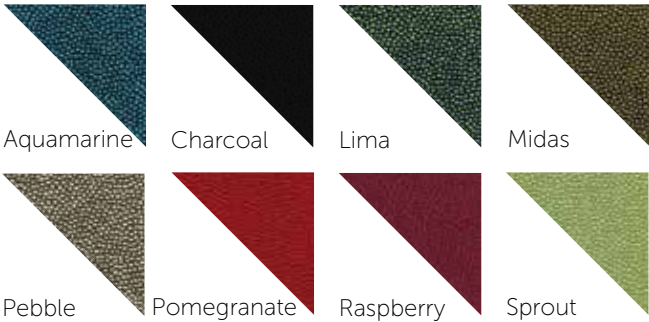

Print reproduction may impact color representation. Samples may be available. Finishes are subject to change.

Standard Finishes

Laminate / All available laminate options are shown.

 Lapis Blue WD417-60	 Limber Maple W10734-60	 Linen WD427-60	 Lowell Ash W7994-38	 Misted Zephyr W4843-60	 Morro Zephyr W4846-60
 Natural Canvas F7022-58	 Natural Maple F756-58	 Natural Oak F346-58	 Natural Recon F8849-58	 Natural Teak F8849-58	 Natural Tigris W4669-60
 Navy Legacy W4651-60	 Neutral Twill F8826-58	 Neutral Weft F5875-58	 New Burgundy F7966-58	 North Sea WD90-60	 Oiled Soapstone W4882-38
 Orange Grove WD501-60	 Pearl Soapstone W4886-38	 Pecan Woodline F5883-58	 Pewter Brush W4779-60	 Pewter Mesh W4878-38	 Port WD14-60
 Raw Cotton W4947-38	 River Cherry W7937-38	 Rustic Slate W4888-38	 Sable Soapstone W4883-38	 Shadow WD96-60	 Silicon EV W4811-60
 Slate Grey WD91-60	 Solar Oak W7816-60	 Spectrum Blue F851-58	 Spectrum Green F7897-58	 Spectrum Red F845-58	 Sterling Ash W7995-38
 Titanium EV W4810-60	 Tungsten Evolve W4814-60	 Twilight Zephyr W4845-60	 Wallaby WD439-60	 Wenge Strand F6306-58	 White W1570-60
 White Nebula W4621-60	 White Shalestonel F9525 -58	 White Tigris W4783-60	 Wild Cherry W7054-60	 Windswept Pewter W4795-60	 Woolamai Brush W4746-60

Print reproduction may impact color representation. Samples may be available. Finishes are subject to change.

Standard Finishes

Vinyl Upholstery / Vinyls included have been tested to exceed 100,000 double rubs.

Core /

Etch /

*Our standard vinyls are AB-2998 compliant and have no added flame retardants.
 Print reproduction may impact color representation. Samples may be available. Finishes are subject to change.*

Standard Finishes

Fabric / Only available on metal frame upholstered booths.

Passion /

Stains / As a natural product with unique qualities, wood grain may impact final color.

Composite Colors /

Print reproduction may impact color representation. Samples may be available. Finishes are subject to change.