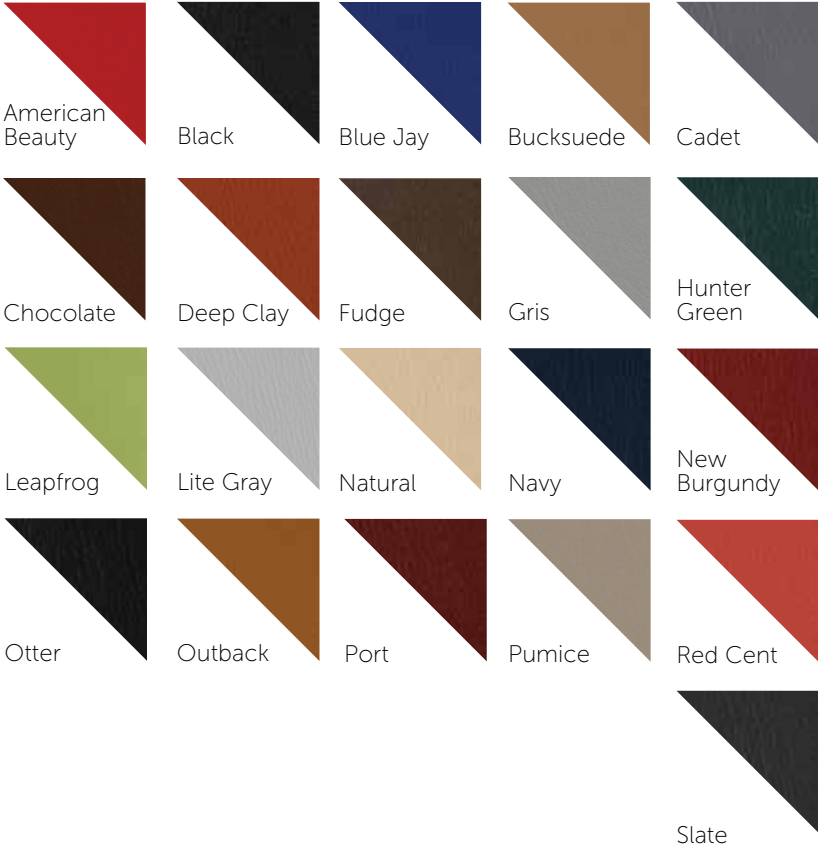

Standard Finishes

Vinyl Upholstery / Vinyls included have been tested to exceed 100,000 double rubs.

Core /